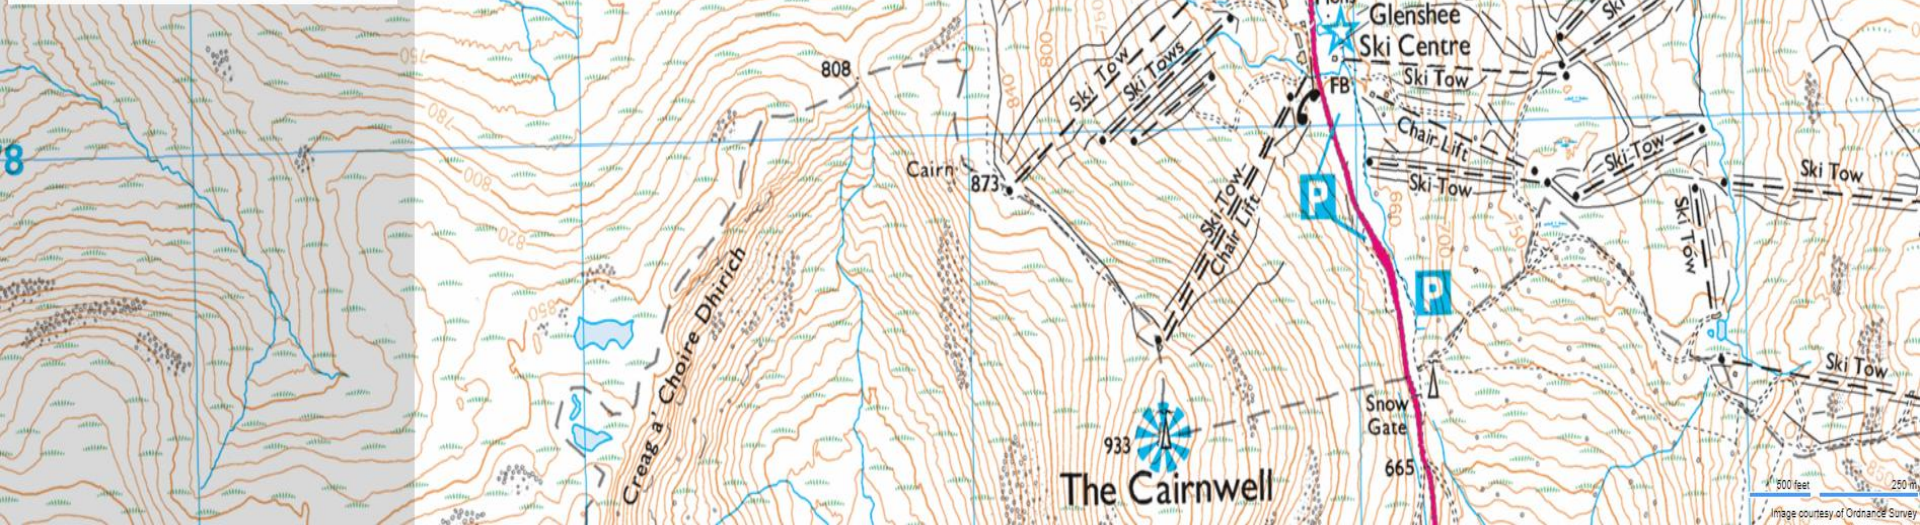

Loch Vrotachan

AB35 5, GB

Directions Share Save

AB35 5, GB

Save to calendar

Nearby

- Restaurants
- Hotels
- Attractions
- Coffee Shops
- Grocery Stores
- Nearby Transit
- Search

United Kingdom · Scotland · Aberdeenshire

56.889519, -3.437564

Ordnance...

United Kingdom · Scotland · Aberdeenshire

900 feet 250 m

Image courtesy of Ordnance Survey